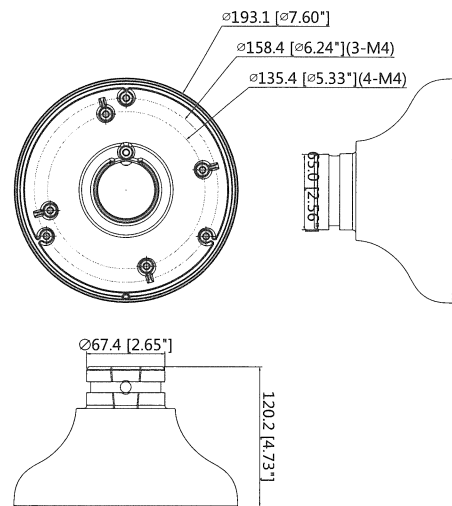

Installation Guide

Package Content

Mount Adapter
1pcs

Mounting Plate
1pcs

Plate Mount Screw
3pcs

Camera Mount Screw
4pcs

S3.0 Wrench
1pcs

Method A

Dimension(mm/inch)

Installation

Method B

Dimension(mm/inch)

Installation