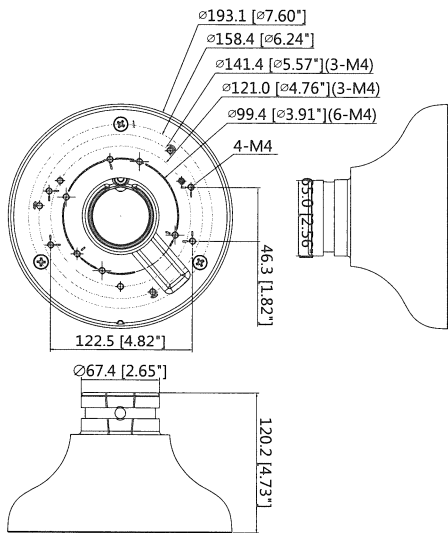

Installation Guide

Package Content

Mount Adapter
1pcs

Mounting Plate
1pcs

Plate Mount Screw
3pcs

Camera Mount Screw
4pcs

S3.0 Wrench
1pcs

Method A

Dimension(mm/inch)

Installation

Method B

Dimension(mm/inch)

Installation