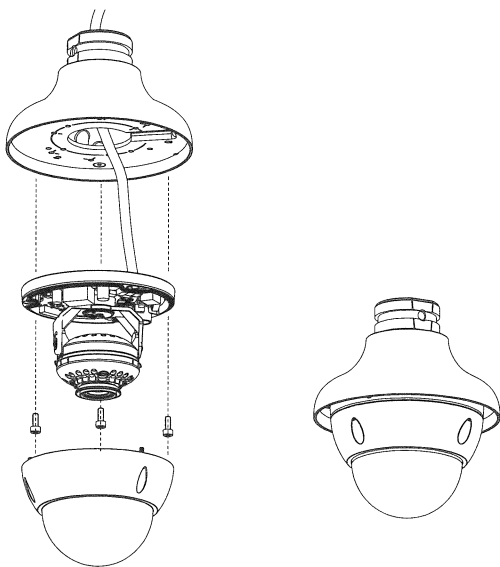

Installation Guide

Package Content

Mount Adapter
1pcs

Mounting Plate
1pcs

Plate Mount Screw
3pcs

Camera Mount Screw
4pcs

S3.0 Wrench
1pcs

Method A

Dimension(mm/inch)

Installation

Method B

Dimension(mm/inch)

Installation